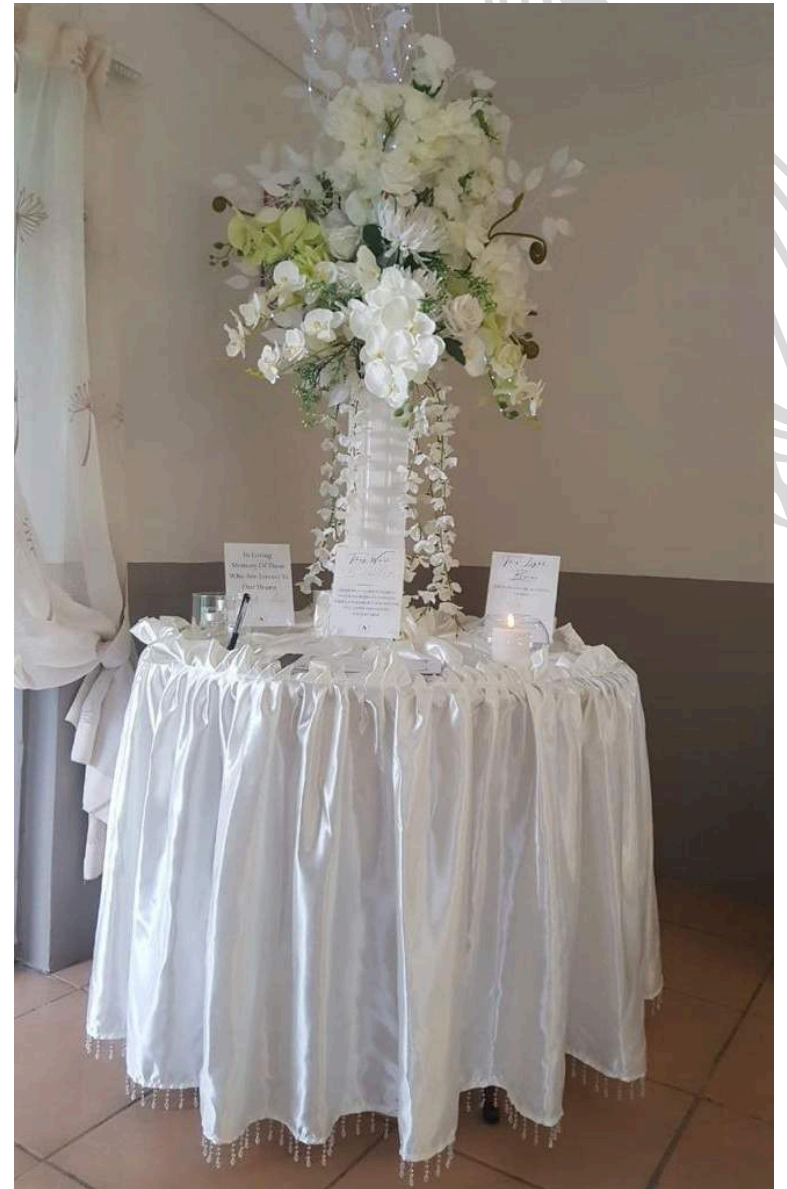

Size*: 201 X 65 X 34 (cm)

Length - Width - Height

Pretoria

Veneered Coffin

* Plus size coffin available on request.

** The model and type of wood are subject to stock availability.

Annick & Son Chapel of Rest